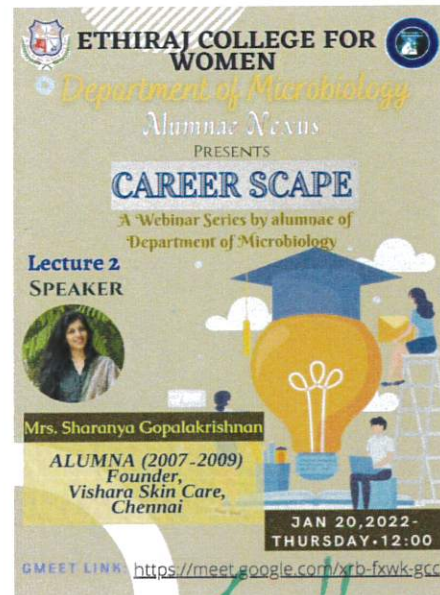

Date : 14th July 2021
Timings : 9.30 am to 2.30 pm
Mode : Virtual
Department : Placement Cell
Number of participants: 1986

“Bhavishya” is conducted on every year as the introductory session and the first event to begin with the Placement Cell Activity. The sessions are from various aspects to help the students get to know about what are the domains and fields they can plan according to their passion and talents. Session on Higher studies in India and overseas, How to build their skills and enhance their knowledge, Plan their future according to their domain interest, Competitive Exams – Registration & Preparation Guidelines, Corporate HR Team Lectures – Experts give inputs what are requirements and expectations from the recruitment team and how to prepare to attain it. Motivational Speech and Soft Skill Sessions to initiate the students to gear up their preparation and get ready for the placement drives Outline of list of companies visited previous year and the recruitment process – Online test, Group Discussion, Technical Interview & HR Interview will be discussed with the students and clarify their doubts. Resume Preparation, Mock Interview, Online Mock line, Eligibility criteria according to the company list will be discussed.

A Webinar Series - Alumnae Nexus was commenced where only our alumnae will be there source person. The first in series was Career Scape held on 04/10/2021. The speaker was Dr. Sathi Mallick, Post Doc Associate, Yale School of Medicine, Yale University, USA. She enlightened the student audience on methods to crack competitive examinations and also approaches to pursue higher education in foreign Universities.

Second lecture in series was delivered by Mrs. Sharanya Gopalakrishnan, Founder, Vishara Skincare, Chennai, on 20/01/2022. The speaker gave an eye opening talk about entrepreneurial development of student community especially about developing a successful start-up.