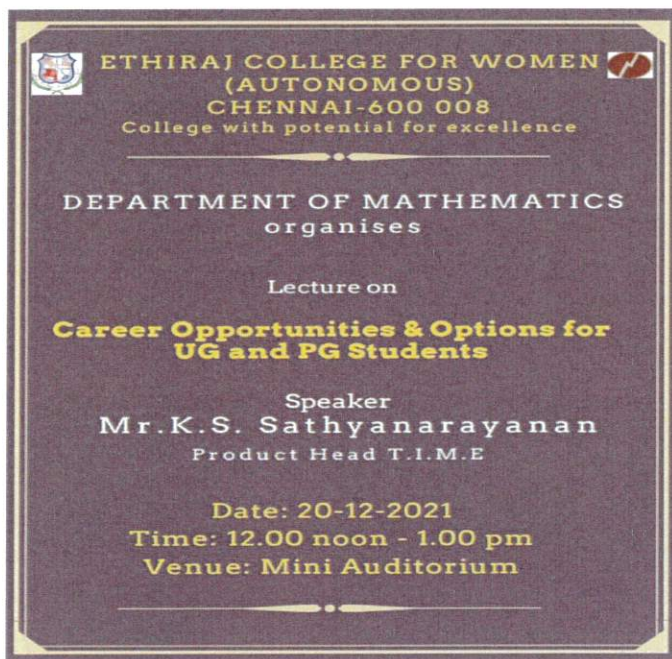

ETHIRAJ COLLEGE FOR WOMEN (Autonomous)
Chennai – 600 008

9. Photograph of the event