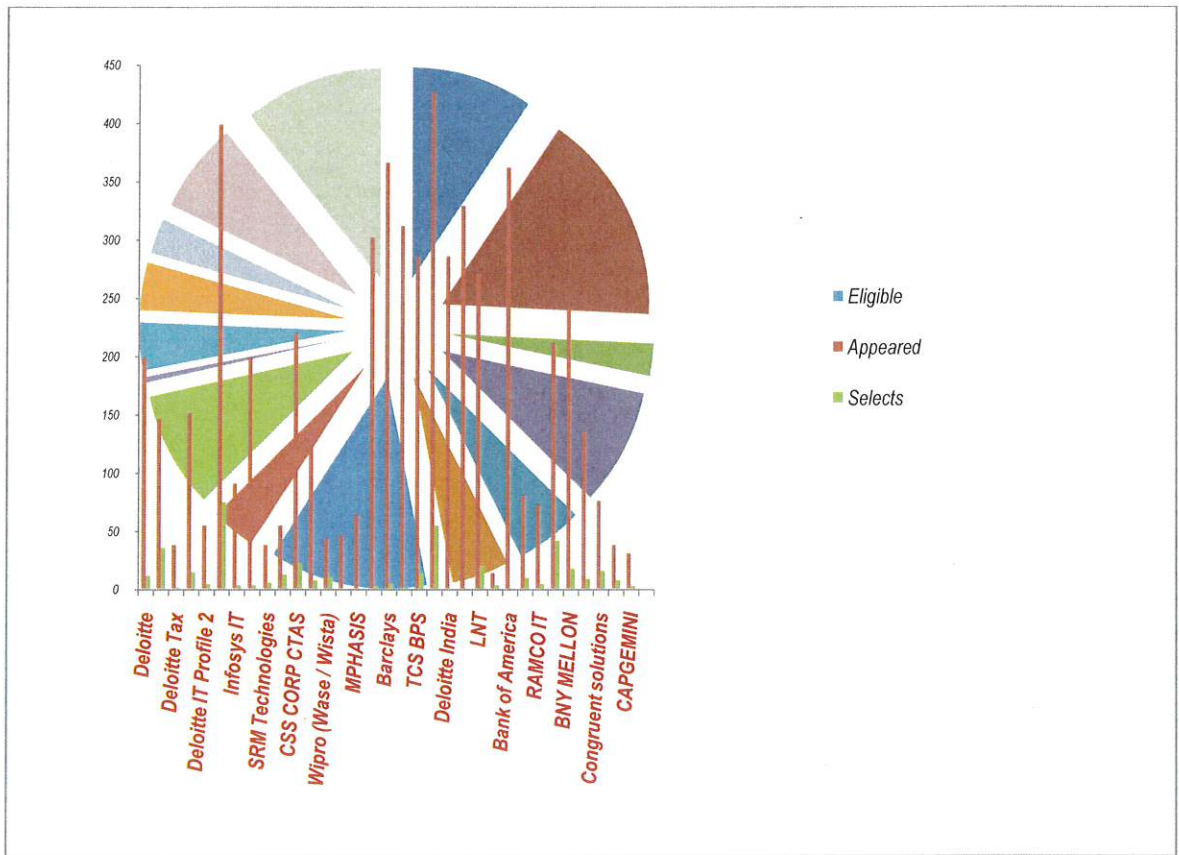

ETHIRAJ COLLEGE FOR WOMEN (Autonomous)
Chennai – 600 008

Pie Chart depicting the placed students

PLACEMENT CELL
ETHIRAJ COLLEGE FOR WOMEN
CHENNAI

PRINCIPAL
ETHIRAJ COLLEGE FOR WOMEN
(AUTONOMOUS)
CHENNAI-600 008.