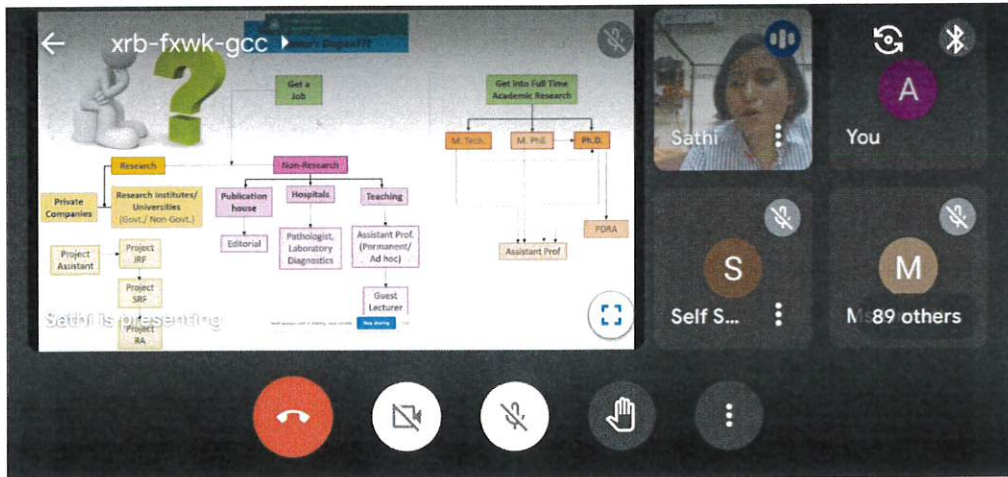

ETHIRAJ COLLEGE FOR WOMEN (Autonomous)
Chennai – 600 008

*Affiliated to the University of Madras
College with Potential for Excellence
Reaccredited with A+ Grade by NAAC*

Student interaction during the webinar on career opportunities