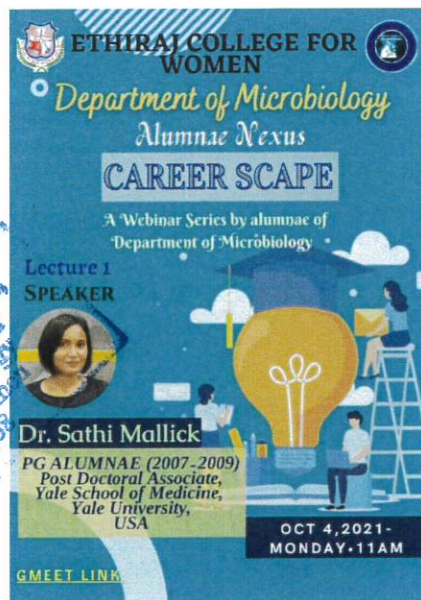

Date : 14th July 2021
Timings : 9.30 am to 2.30 pm
Mode : Virtual
Department : Placement Cell
Number of participants: 1986

“Bhavishya” is conducted on every year as the introductory session and the first event to begin with the Placement Cell Activity. The sessions are from various aspects to help the students get to know about what are the domains and fields they can plan according to their passion and talents. Session on Higher studies in India and overseas, How to build their skills and enhance their knowledge, Plan their future according to their domain interest, Competitive Exams – Registration & Preparation Guidelines, Corporate HR Team Lectures – Experts give inputs what are requirements and expectations from the recruitment team and how to prepare to attain it. Motivational Speech and Soft Skill Sessions to initiate the students to gear up their preparation and get ready for the placement drives Outline of list of companies visited previous year and the recruitment process – Online test, Group Discussion, Technical Interview & HR Interview will be discussed with the students and clarify their doubts. Resume Preparation, Mock Interview, Online Mock line, Eligibility criteria according to the company list will be discussed.

A Webinar Series - Alumnae Nexus was commenced where only our alumnae will be there source person. The first in series was Career Scape held on 04/10/2021. The speaker was Dr. Sathi Mallick, Post Doc Associate, Yale School of Medicine, Yale University, USA. She enlightened the student audience on methods to crack competitive examinations and also approaches to pursue higher education in foreign Universities.

Second lecture in series was delivered by Mrs. Sharanya Gopalakrishnan, Founder, Vishara Skincare, Chennai, on 20/01/2022. The speaker gave an eye opening talk about entrepreneurial development of student community especially about developing a successful start-up.